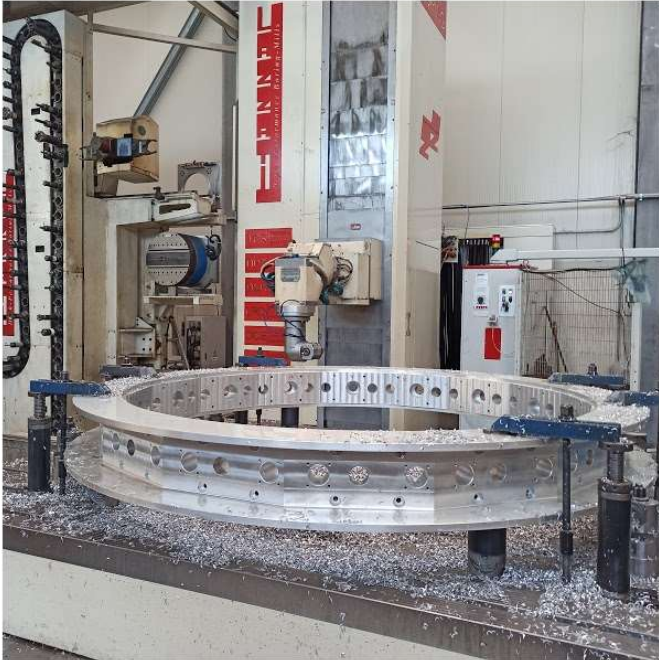

EQUIPMENT ON CUSTOMER'S DESIGN

LinkedIn

Via Langhe, 13 12062 Cherasco CN – ITALIA

OFFICINA MECCANICA RAVERA

Tel. +39 0172.49.90.64 Sito Web: www.omravera.it - E-Mail: info@omravera.it